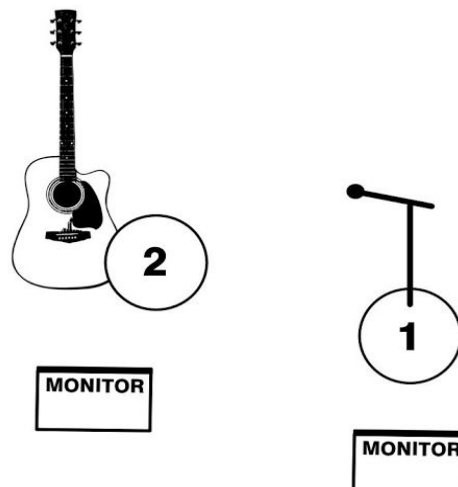

SOYL Tour Rider

Travel party: 2 people in total. Free parking space in front or near the venue for one car.

Guest list: 5 people in total.

Catering: Feel free to surprise us with a tasty vegetarian / vegan meal and drinks (softdrinks, beer and water).
IMPORTANT: We need 2 bottles (half a liter) of water on stage for the show.

Thank you!

INPUTS:

Nr.	Instrument	Microphone	Stand
1	Vocals	own microphone (AKG e906)	big
2	Acoustic Guitar	DI	---

MONITOR MIX: We are happy with one mix

Contact: Patric Eckstein
 Mail: mail@soyl-music.de
 Mobile: +49-175-6048581